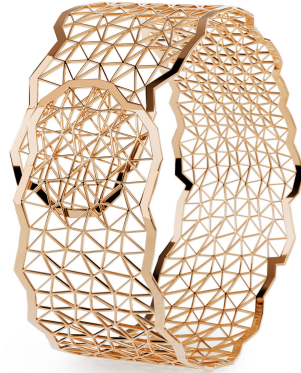

NIESSING

Produkt ID: N412010

Form/Name: JEWELRY BRACELETS

Category: BRACELETS

Collection: TOPIA VISION

Material: Au 750

Niessing Color: Rosewood

Texture: Gloss

Width: 27

Diameter: 53