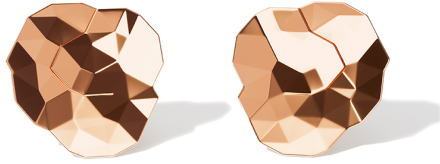

# NIESSING

Produkt ID: N384020

Form/Name: JEWELRY EARRINGS

Category: EARRINGS

Collection: TOPIA

Material: Au 750

Niessing Color: Classic Red

Texture: Gloss

Diameter: 15