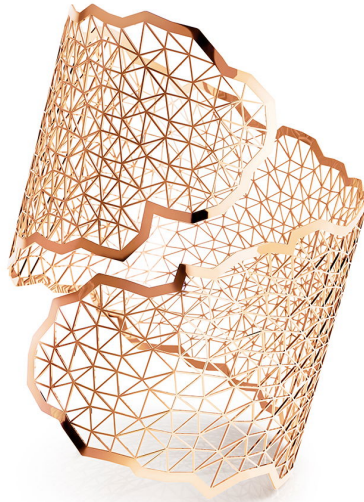

# NIESSING

Produkt ID: N382030

Form/Name: JEWELRY BRACELETS

Category: BRACELETS

Collection: TOPIA VISION

Material: Au 750

Niessing Color: Classic Red

Texture: Gloss

Width: 47,8

Diameter: 50