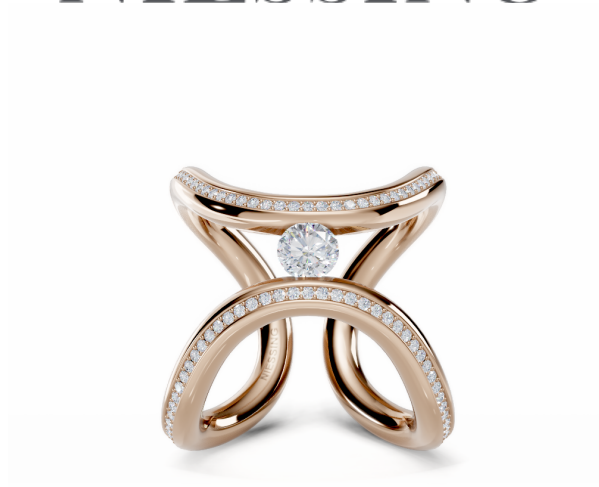

NIESSING

Produkt ID: N391915

Form/Name: NIESSING SPANNRING® RINGS

Category: RINGS

Collection: SPANNRING ERA

Material: Au 750

Niessing Color: Rosewood

Texture: Gloss

Width: 3,1

Number of stones: 50

Cut: Brillant

Clarity: VS2

Color: G

Carat: 0,005

Number of stones 2: 99

Cut 2: Brillant

Clarity 2: VS2

Color 2: G

Carat 2: 0,005

Number of stones 3: 1

Cut 3: Brilliant

Clarity 3: VS2

Color 3: G

Carat 3: 0,003

Number of stones 4: 1

Cut 4: Brilliant

Clarity 4: VS2

Color 4: G

Carat 4: 0,5