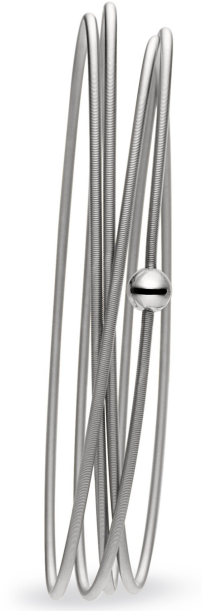

NIESSING

Produkt ID: N273104-KU

Form/Name: JEWELRY BRACELETS

Category: BRACELETS

Collection: COLETTE

Material: Pt 950

Niessing Color: Platinum

Texture: original

Diameter: 55