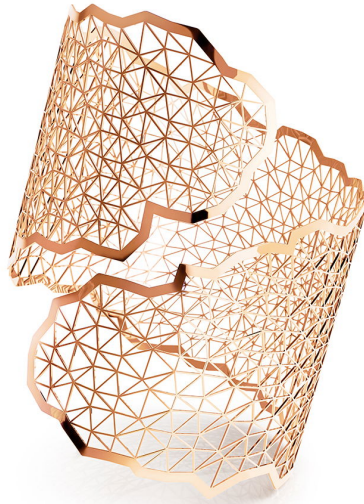

# NIESSING

Produkt ID: N382030

Form/Name: JEWELRY BRACELETS

Category: BRACELETS

Collection: TOPIA VISION

Material: Au 750

Niessing Color: Classic Red

Texture: Gloss

Width: 47,8

Diameter: 56