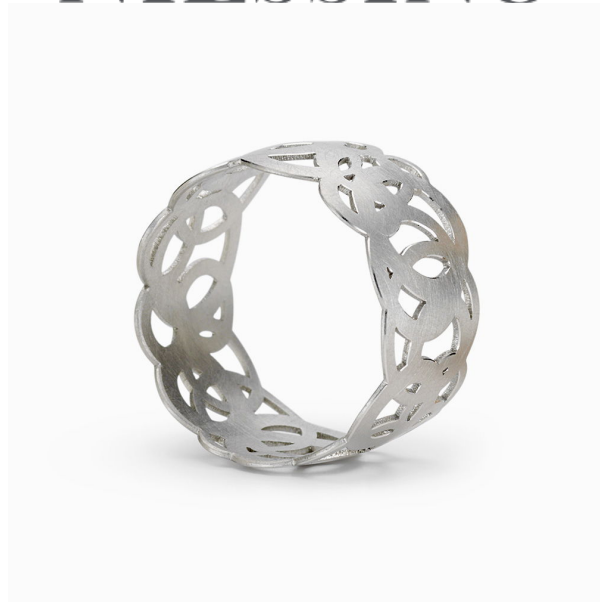

# NIESSING

Produkt ID: N281580

Form/Name: JEWELRY RINGS

Category: RINGS

Collection: ROSEUM

Material: Pt 950

Niessing Color: Platinum

Texture: Nature

Width: 10,5