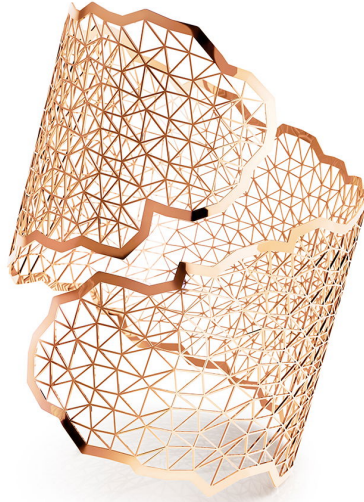

# NIESSING

Produkt ID: N382030

Form/Name: JEWELRY BRACELETS

Category: BRACELETS

Collection: TOPIA VISION

Material: Au 750

Niessing Color: Classic Red

Texture: Gloss

Width: 47,8

Diameter: 50