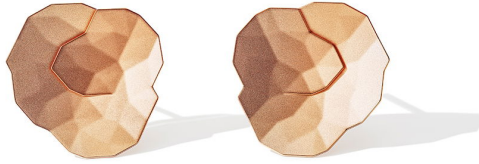

NIESSING

Produkt ID: N384020

Form/Name: JEWELRY EARRINGS

Category: EARRINGS

Collection: TOPIA

Material: Au 750

Niessing Color: Classic Red

Texture: Velvet

Diameter: 15