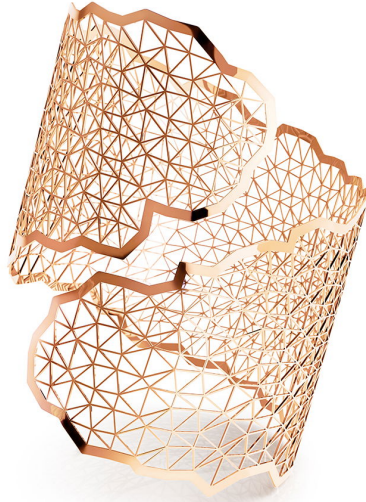

NIESSING

Produkt ID: N382030

Form/Name: JEWELRY BRACELETS

Category: BRACELETS

Collection: TOPIA VISION

Material: Au 750

Niessing Color: Classic Red

Texture: Gloss

Width: 47,8

Diameter: 53