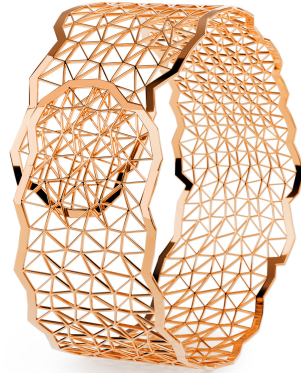

# NIESSING

Produkt ID: N412010

Form/Name: Jewelry BRACELETS

Category: BRACELETS

Collection: TOPIA VISION

Width: 27

Diameter: 50

Material: Au 750

Niessing Color: Classic Red

Texture: Gloss