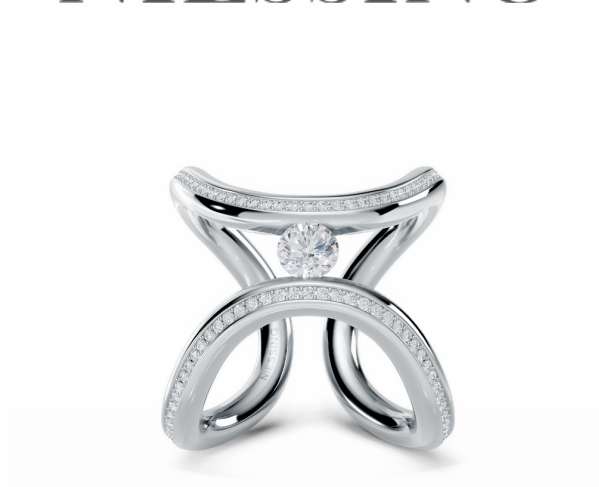

NIESSING

Produkt ID: N391915

Form/Name: NIESSING SPANNRING® RINGS

Category: RINGS

Collection: SPANNRING ERA

Material: Pt 950

Niessing Color: Platinum

Texture: Gloss

Width: 3,1

Number of stones: 50

Cut: Brillant

Clarity: VS2

Color: G

Carat: 0,005

Number of stones 2: 99

Cut 2: Brillant

Clarity 2: VS2

Color 2: G

Carat 2: 0,005

Number of stones 3: 1

Cut 3: Brilliant

Clarity 3: VS2

Color 3: G

Carat 3: 0,003

Number of stones 4: 1

Cut 4: Brilliant

Clarity 4: VS2

Color 4: G

Carat 4: 0,5