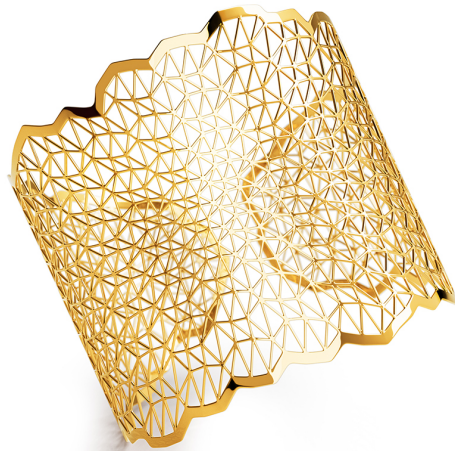

NIESSING

Produkt ID: N382020

Form/Name: JEWELRY BRACELETS

Category: BRACELETS

Collection: TOPIA VISION

Material: Au 750

Niessing Color: Classic Yellow

Texture: Gloss

Diameter: 50