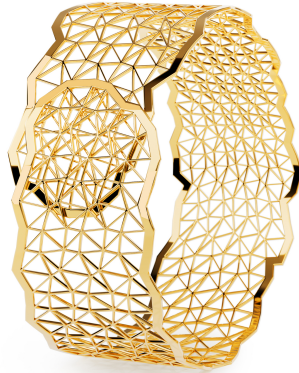

NIESSING

Produkt ID: N412010

Form/Name: JEWELRY BRACELETS

Category: BRACELETS

Collection: TOPIA VISION

Material: Au 750

Niessing Color: Classic Yellow

Texture: Gloss

Width: 27

Diameter: 59