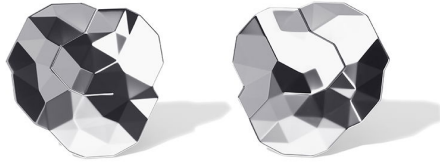

# NIESSING

Produkt ID: N384020

Form/Name: JEWELRY EARRINGS

Category: EARRINGS

Collection: TOPIA

Material: Pt 950

Niessing Color: Platinum

Texture: Gloss

Diameter: 15