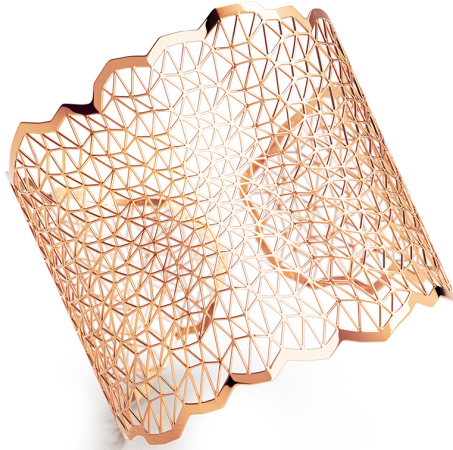

NIESSING

Produkt ID: N382020

Form/Name: JEWELRY BRACELETS

Category: BRACELETS

Collection: TOPIA VISION

Material: Au 750

Niessing Color: Classic Red

Texture: Gloss

Diameter: 50