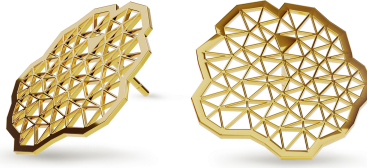

NIESSING

Produkt ID: N414020

Form/Name: JEWELRY EARRINGS

Category: EARRINGS

Collection: TOPIA VISION

Diameter: 21

Material: Au 750

Niessing Color: Classic Yellow

Texture: Gloss