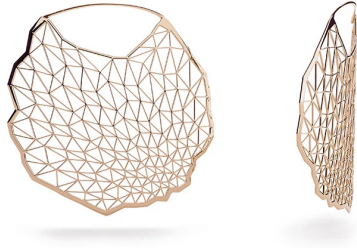

NIESSING

Produkt ID: N384022

Form/Name: Jewelry EARRINGS

Category: EARRINGS

Collection: TOPIA VISION

Diameter: 43

Material: Au 750

Niessing Color: Rosewood

Texture: Gloss