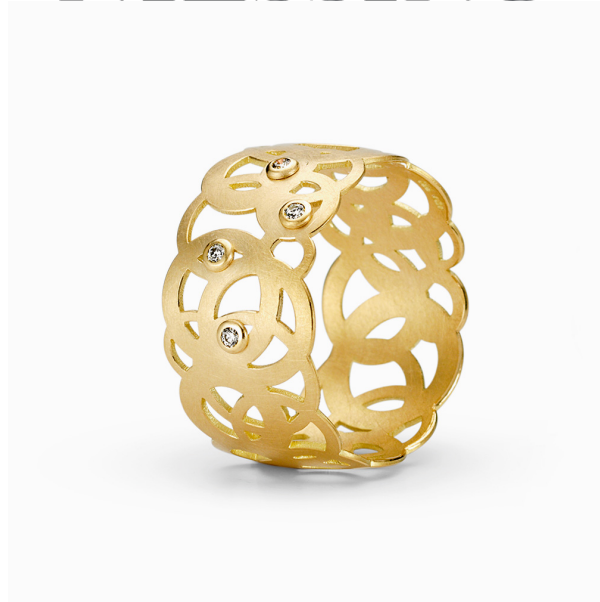

NIESSING

Produkt ID: N281580

Form/Name: JEWELRY RINGS

Category: RINGS

Collection: ROSEUM

Material: Au 750

Niessing Color: Classic Yellow

Texture: Nature

Width: 10,5

Number of stones: 4

Cut: Brillant

Clarity: VS

Color: F

Carat: 0,01