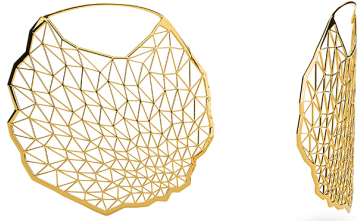

NIESSING

Produkt ID: N384022

Form/Name: JEWELRY EARRINGS

Category: EARRINGS

Collection: TOPIA VISION

Material: Au 750

Niessing Color: Classic Yellow

Texture: Gloss

Diameter: 43