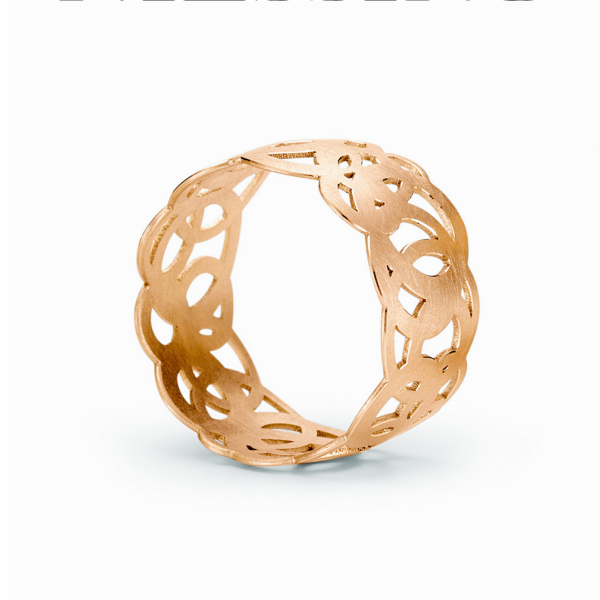

NIESSING

Produkt ID: N281580

Form/Name: JEWELRY RINGS

Category: RINGS

Collection: ROSEUM

Material: Au 750

Niessing Color: Fine Rose

Texture: Nature

Width: 10,5