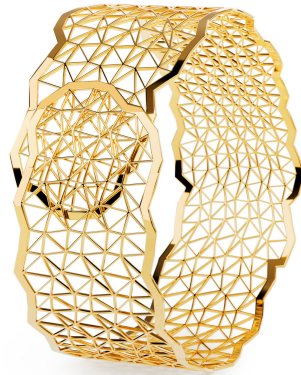

# NIESSING

Produkt ID: N412010

Form/Name: JEWELRY BRACELETS

Category: BRACELETS

Collection: TOPIA VISION

Material: Au 750

Niessing Color: Classic Yellow

Texture: Gloss

Width: 27

Diameter: 50