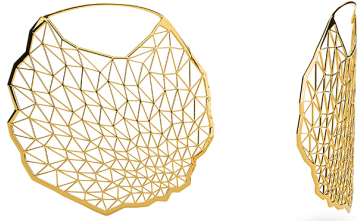

# NIESSING

Produkt ID: N384022

Form/Name: JEWELRY EARRINGS

Category: EARRINGS

Collection: TOPIA VISION

Diameter: 43

Material: Au 750

Niessing Color: Classic Yellow

Texture: Gloss